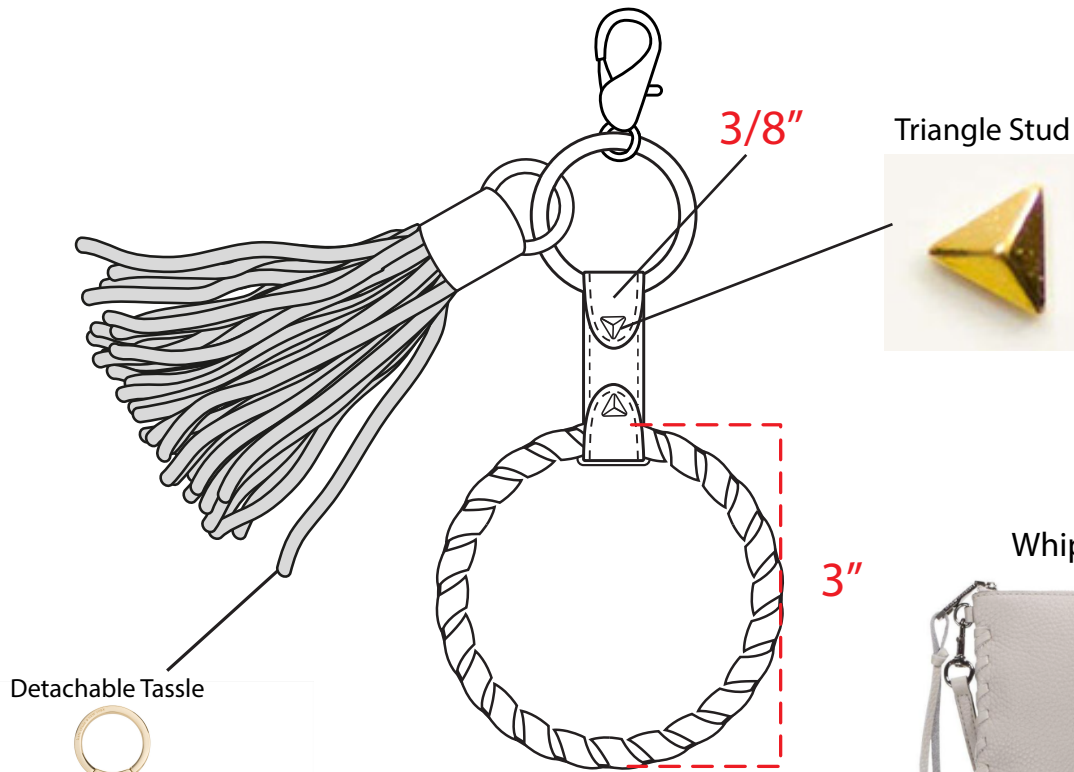

SPRING/ SUMMER 2018
 Style Number: CPSS18-9007
 Monogramable Whipstitch Keychain

JAN 25, 2017

Whipstitch reference

Colours and finish reference

Colours (refer to image)

Silver

Gunmetal

Gold

Details

- * Monogramable key chain
- * Material will be metallic PU - refer to image for finish and material
- * Hardware and lining will be DTM to the main colours